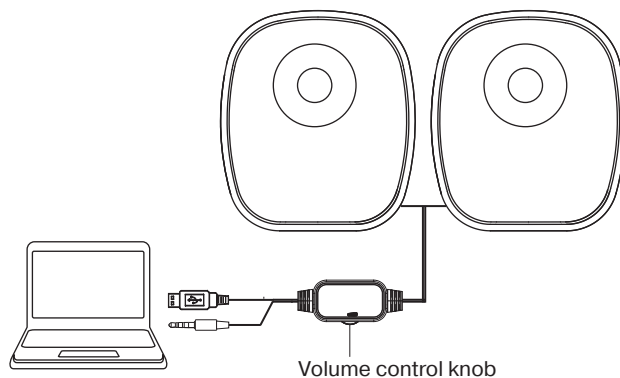

CONNECTION AND OPERATION

- Multimedia Speaker System (MSS) can be connected to USB port on your computer or laptop (see connection diagram, Fig. 1).
- Plug USB cable to the USB port on your computer or laptop.
- Plug signal cable mini jack a to PC sound card or to audio output of the audio source.

SPECIFICATION

Output power (RMS)	6 (2 × 3) W
Frequency range	120 – 19 000 Hz
Speaker dimensions	Ø 50 mm
Power supply	USB/5V DC
Connection	mini-jack Ø 3.5 mm
Dimensions	76 x 67 x 85 mm
Case material	plastic
Weight	0.37 kg